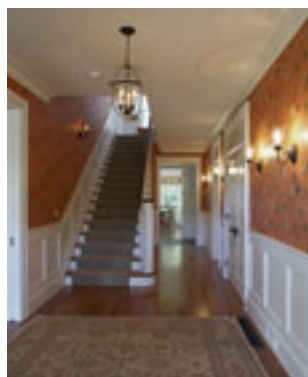

Dunhill, Concord, MA

A new Greek revival house located near Concord's Old North Bridge and the Estabrook Woods. The house sits on top of a knoll that rises up from a meadow of wildflowers. The entry drive provides distant and filtered views of the house and comes to rest in a generous courtyard. The 3 car garage is linked with an enclosed sunlit arcade. The traditional exterior design and details belie the more contemporary lifestyle open plan relationships within.

Builder John Pierce

Landscape Design Stephen Stimson Associates

Dunhill, Concord, MA

A new Greek revival house located near Concord's Old North Bridge and the Estabrook Woods. The house sites on top of a knoll that rises up from a meadow of wildflowers. The entry drive provides distant and filtered views of the house and comes to rest in a generous courtyard. The 3 car garage is linked with an enclosed sunlit arcade. The traditional exterior design and details belie the more contemporary lifestyle open plan relationships within.